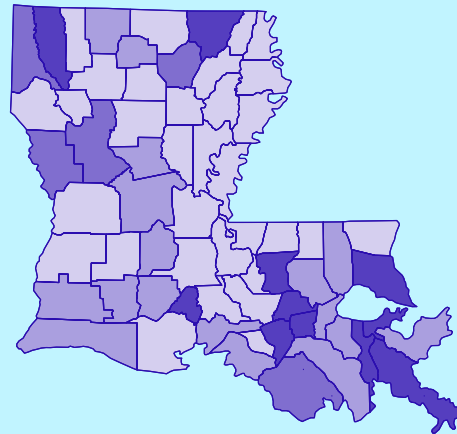

Louisiana

eBay is a small business inclusive growth & export platform

Share of Enterprises Exporting

Average Number of Foreign Destination Markets

Share of Enterprises Exporting to 10+ Markets

Share of eBay-Enabled Small Businesses Exporting to 4+ Continents

Ranking County/Parish Economic Well-Being

In 2017, the Economic Innovation Group (EIG) published the "Distressed Communities Index"² to measure the economic vitality of U.S. geographies relative to their peers. EIG divided U.S. counties/parishes into quintiles of well-being — **PROSPEROUS, COMFORTABLE, MID-TIER, AT RISK, and DISTRESSED** — each tier is made up of progressively worse performers.

eBay Enterprise Formation Is...

35 times greater³

than net business establishment growth in the bottom three well-being quintiles

Digital Trade Density

Per capita export volume

Top Louisiana Parishes

- Ascension Parish
- Assumption Parish
- Bossier Parish
- East Baton Rouge Parish
- Jefferson Parish
- Lafayette Parish
- Morehouse Parish
- Plaquemines Parish
- St. James Parish
- St. Tammany Parish