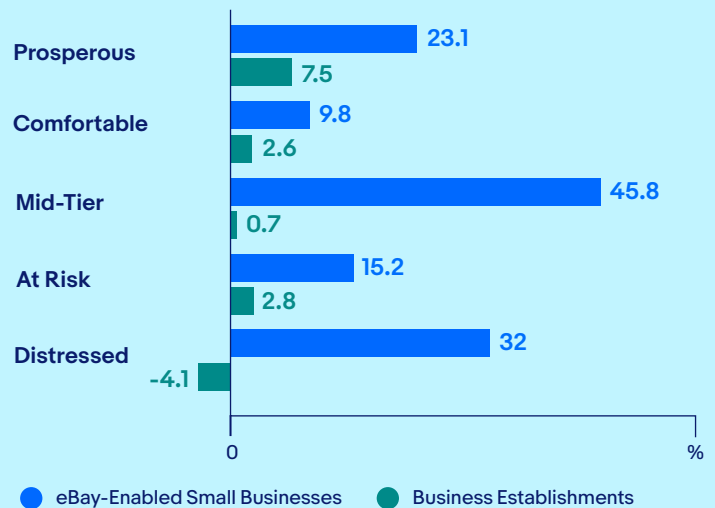

Ranking County/Parish Economic Well-Being

In 2017, the Economic Innovation Group (EIG) published the "Distressed Communities Index"² to measure the economic vitality of U.S. geographies relative to their peers. EIG divided U.S. counties/parishes into quintiles of well-being — **PROSPEROUS, COMFORTABLE, MID-TIER, AT RISK, and DISTRESSED** — each tier is made up of progressively worse performers.

eBay Enterprise Formation Is...

35 times greater³

than net business establishment growth in the bottom three well-being quintiles

Digital Trade Density

Per capita export volume

Top Louisiana Parishes

- Ascension Parish
- Assumption Parish
- Bossier Parish
- East Baton Rouge Parish
- Jefferson Parish
- Lafayette Parish
- Morehouse Parish
- Plaquemines Parish
- St. James Parish
- St. Tammany Parish

Top 5 Destinations for Exports

Net Rate of Growth in Number of Enterprises by County/Parish Well-Being Quintile

¹ Sellers with at least \$10,000 USD in annual sales on the eBay Marketplace

² Economic Innovation Group (2017) "The 2017 Distressed Communities Index."